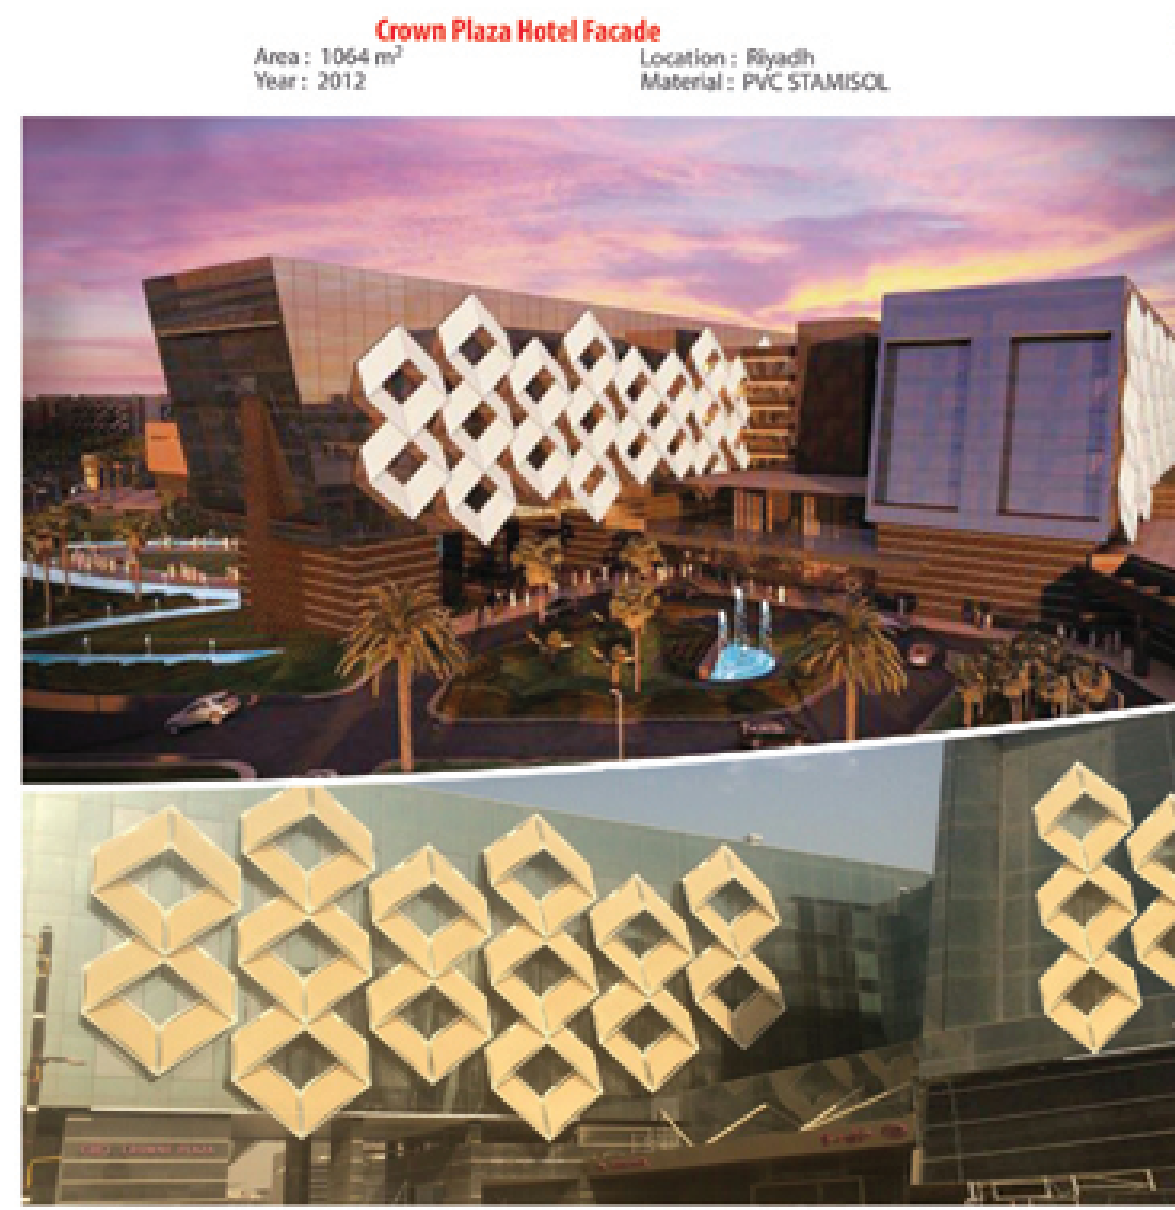

Area : 1500 m²
Year : 2016

Location : AL-Riyadh
Material : PVC

King Abdulaziz City for Science

Area : 5000 m²
Location : Riyadh
Year : 2012
Material : PVC

Crown Plaza Hotel Facade

Area : 1064 m²
Location : Riyadh
Year : 2012
Material : PVC STAMISOL