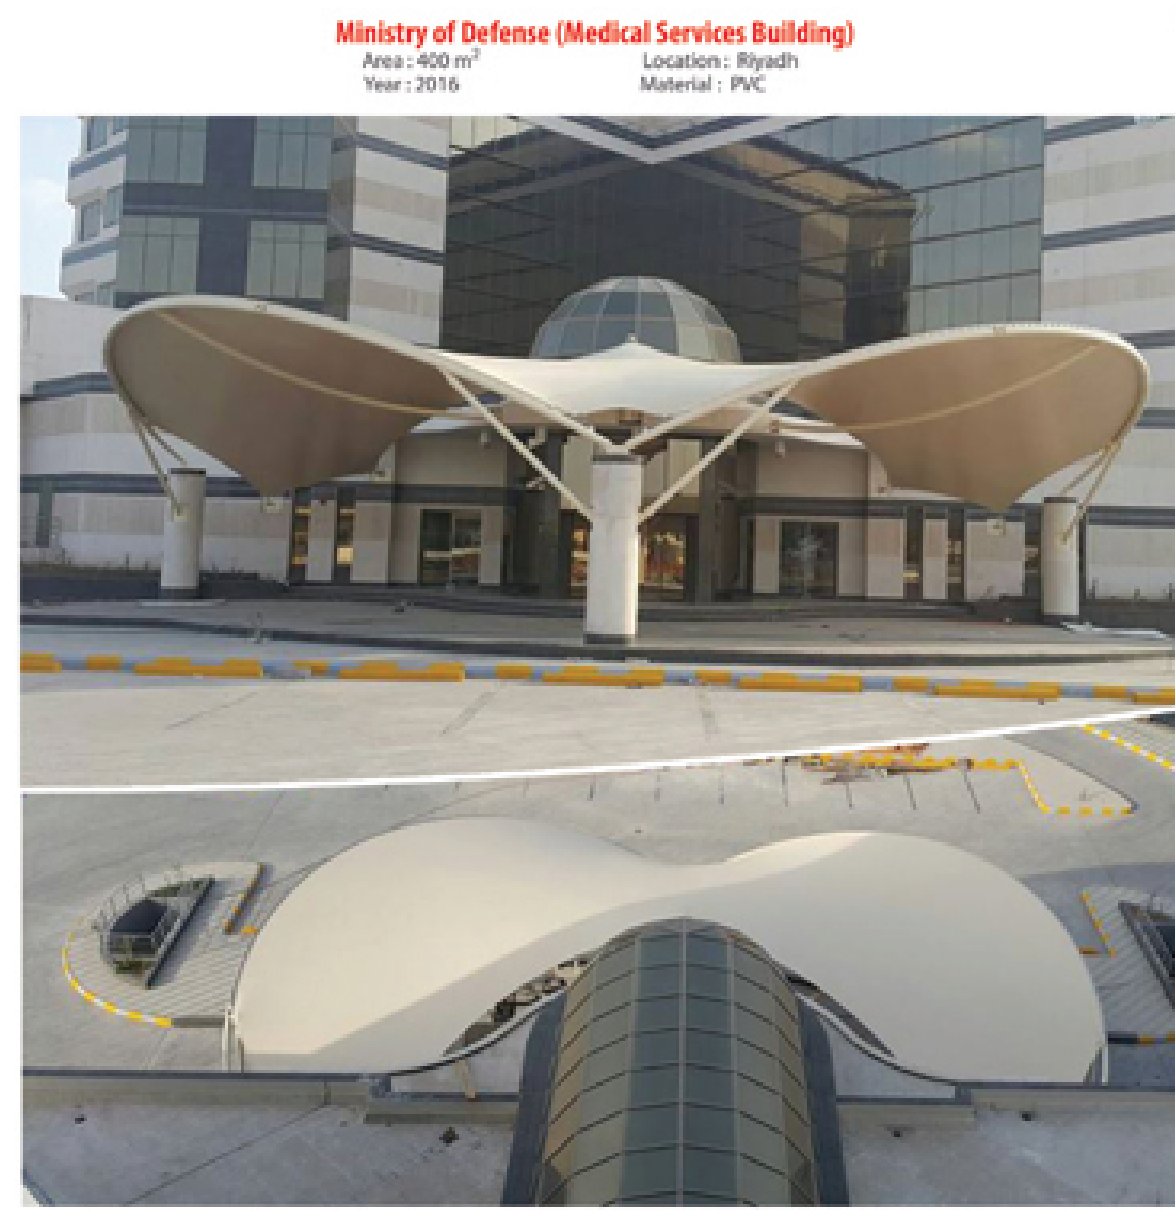

Ministry of Defense (Medical Services Building)
Area : 400 m²
Year : 2016
Location : Riyadh
Material : PVC